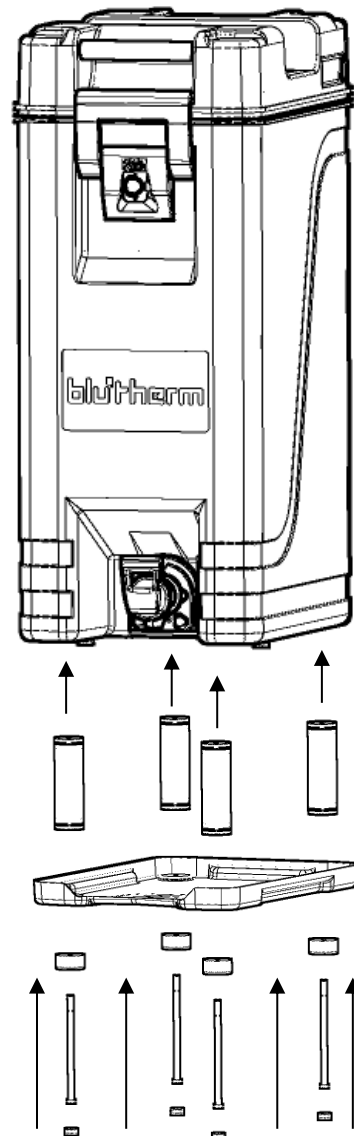

- Disassembly and assembly of the outlet

	<p><u>Disassembly:</u></p> <p>Turn the outlet head unit counterclockwise by 90°</p>
	<p><u>Disassembly:</u></p> <p>Unscrew the outlet head and tap part counterclockwise and pay attention to the sealing ring.</p>
	<p><u>Assembly:</u></p> <p>Place the sealing ring in the tap part and screw the outlet head together clockwise.</p>
	<p><u>Assembly:</u></p> <p>Turn the outlet head unit clockwise by 90°.</p>

• Spare parts for Art.-no. 4000587

• Optional additional parts – Drip pan

• Disassembly and assembly of the drip pan

Remove the 4 plugs of the screw holes Art.-no. 8001027 with a pointed object (plugs will be destroyed). Please turn the 4 screws Art.-no. 8002486 out with a screwdriver and put in the 4 stacking fittings Art.-no. 8002462

Order of the assembly of the drip pan:

- 4 x 8002495 – Allen screw M5x120
- 4 x 8002462 – Stacking fittings
- 1 x 664100833 – Drip pan
- 4 x 8002660 – Distance piece
- 4 x 8001027 – Plug for the screw hole

- **Technical Data**

Main dimensions and weights

Art.-no.4000587
Weight = 6,0 kg

Art.-no. 4000591
Weight = 6,8 kg

- **Producer**

etol Eberhard Tripp GmbH • Allerheiligenstraße 12 • 77728 Oppenau • Germany
 T. + 49 (0) 7804 410 www.bluline.de - info.bluline@etol.de