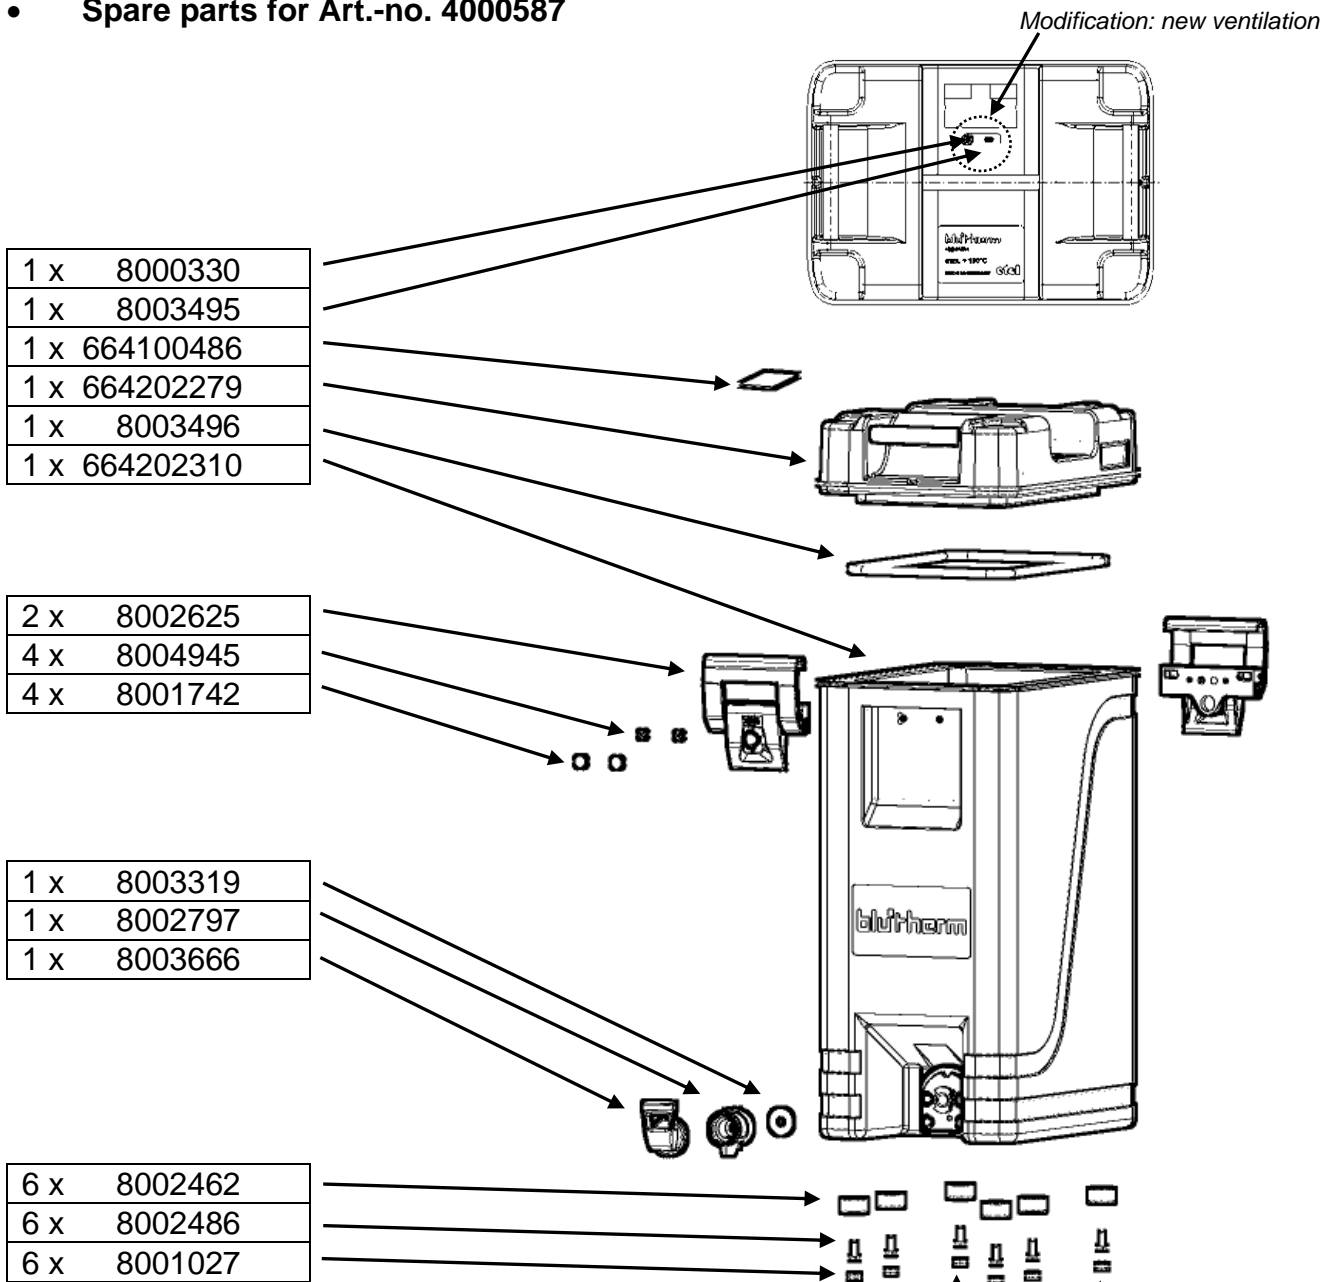

• Spare parts for Art.-no. 4000587