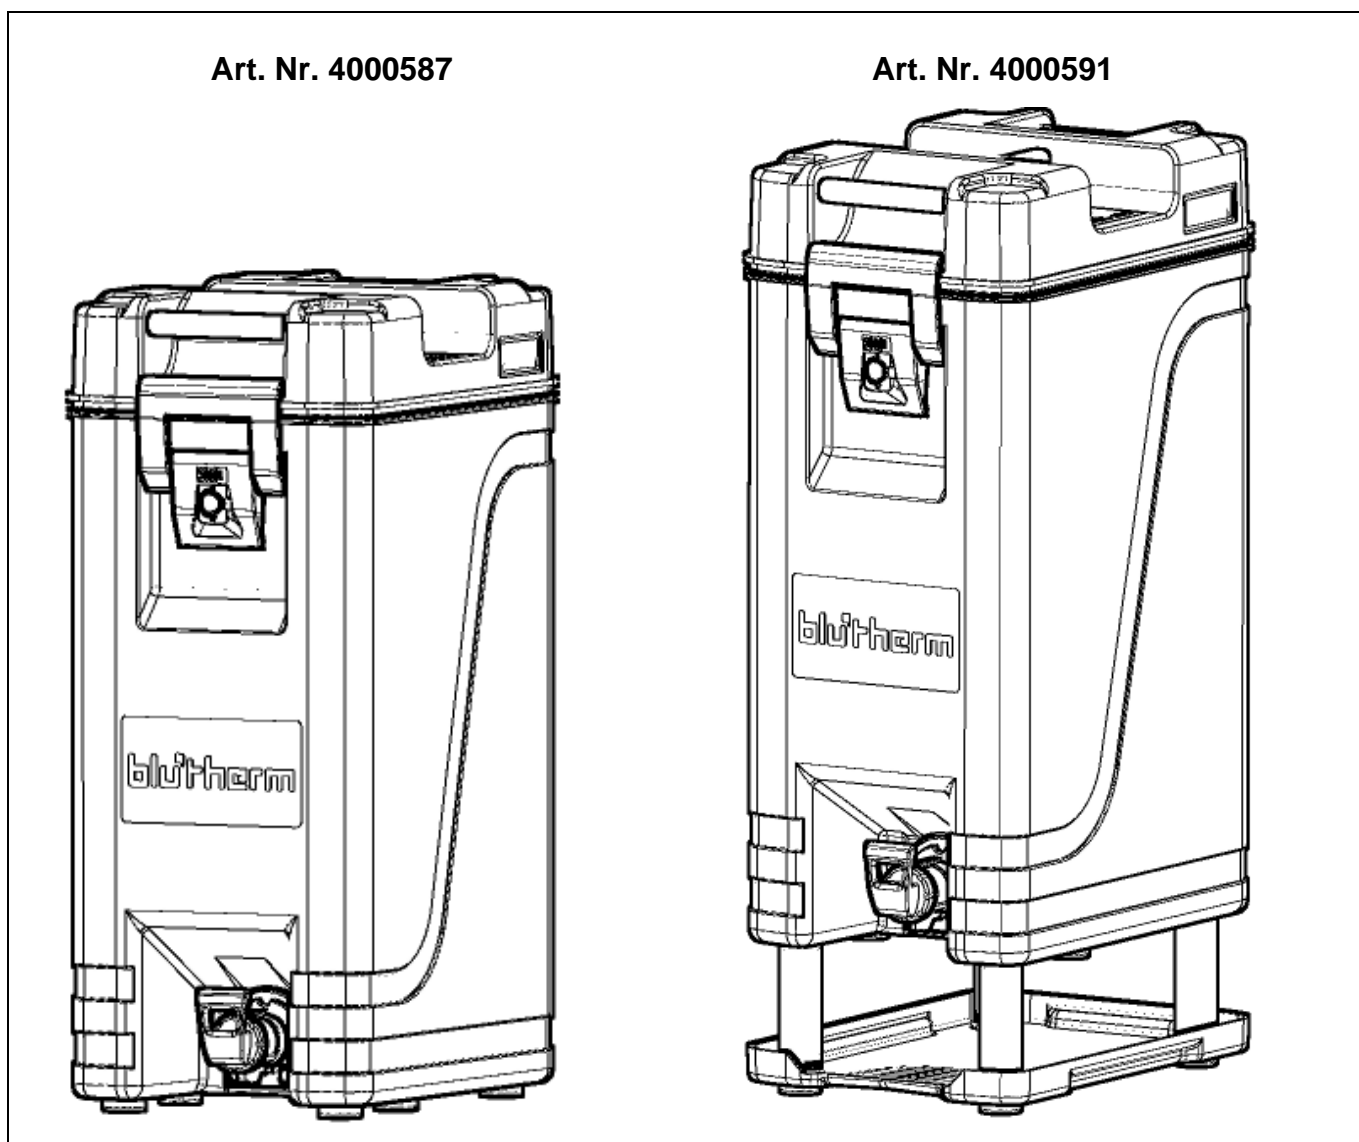

liquid

Without drip pan Art.-no. 4000587

With drip pan Art.-no- 4000591

Original – User manual

Beverage transport containers for the transportation of warm and cold beverages

• Use and explanation

! Proper handling

Remove all removable parts:

- Cover
- Sealing ring for cover

! -20°C bis + 100°C

- Tap part
- Outlet head
- Sealing ring for outlet head

• Cleaning

! < + 130°C

- Clean all the removable parts in the dishwasher, all small parts must be put into a basket (dishwasher temperature < + 130°C).
- For cleaning we recommend the use of etolit 3000 or 8000.

- Storage**

The containers must be correctly stacked on top of each other and must be kept in clean, dry rooms.

- Transportation**

- Disassembly of the clip closure Art.-no. 8002625**

	<p>Remove the sealing plugs of the screws with a pointed object (plugs will be destroyed)</p>
	<p>Please remove the screws with help of a screwdriver.</p>
	<p>The clip closure can now be removed.</p>

- **Technical Data**

Main dimensions and weights

Art.-no.4000587
Weight = 6,0 kg

Art.-no. 4000591
Weight = 6,8 kg

- **Producer**

etol Eberhard Tripp GmbH • Allerheiligenstraße 12 • 77728 Oppenau • Germany
 T. + 49 (0) 7804 410 www.bluline.de - info.bluline@etol.de