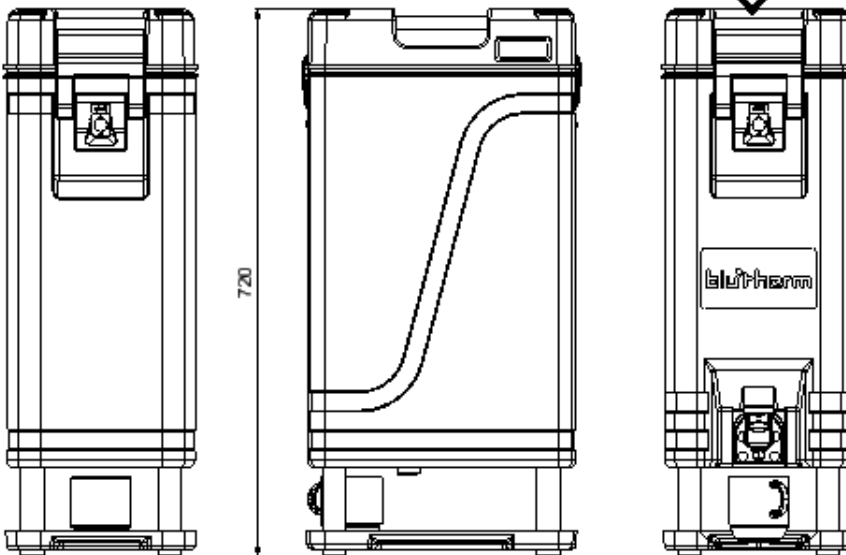

Order of the assembly of the drip pan:

- 4 x 8002495 – Allen screw M5x120
- 4 x 8002462 – Stacking fittings
- 1 x 664100833 – Drip pan
- 4 x 8002660 – Distance piece
- 4 x 8001027 – Plug for the screw hole

- **Technical Data**

Main dimensions and weights

Art.-no.4000587
Weight = 6,0 kg

Art.-no. 4000591
Weight = 6,8 kg

- **Producer**

etol Eberhard Tripp GmbH • Allerheiligenstraße 12 • 77728 Oppenau • Germany
 T. + 49 (0) 7804 410 www.bluline.de - info.bluline@etol.de