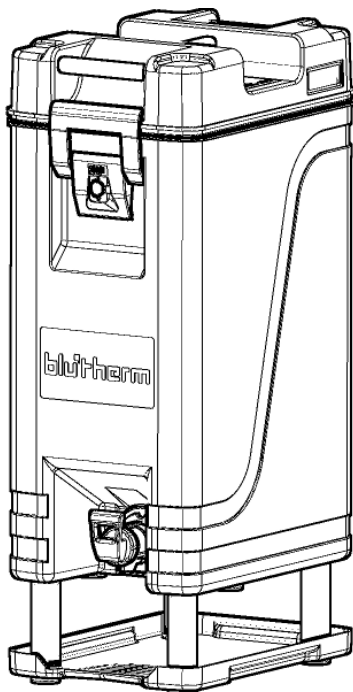

• Spare parts for Art.-no. 4000587

• Optional additional parts – Drip pan

• Disassembly and assembly of the drip pan

Remove the 4 plugs of the screw holes Art.-no. 8001027 with a pointed object (plugs will be destroyed). Please turn the 4 screws Art.-no. 8002486 out with a screwdriver and put in the 4 stacking fittings Art.-no. 8002462

Order of the assembly of the drip pan:

- 4 x 8002495 – Allen screw M5x120
- 4 x 8002462 – Stacking fittings
- 1 x 664100833 – Drip pan
- 4 x 8002660 – Distance piece
- 4 x 8001027 – Plug for the screw hole

- **Technical Data**

Main dimensions and weights

Art.-no.4000587
Weight = 6,0 kg

Art.-no. 4000591
Weight = 6,8 kg

- **Producer**

etol Eberhard Tripp GmbH • Allerheiligenstraße 12 • 77728 Oppenau • Germany
 T. + 49 (0) 7804 410 www.bluline.de - info.bluline@etol.de