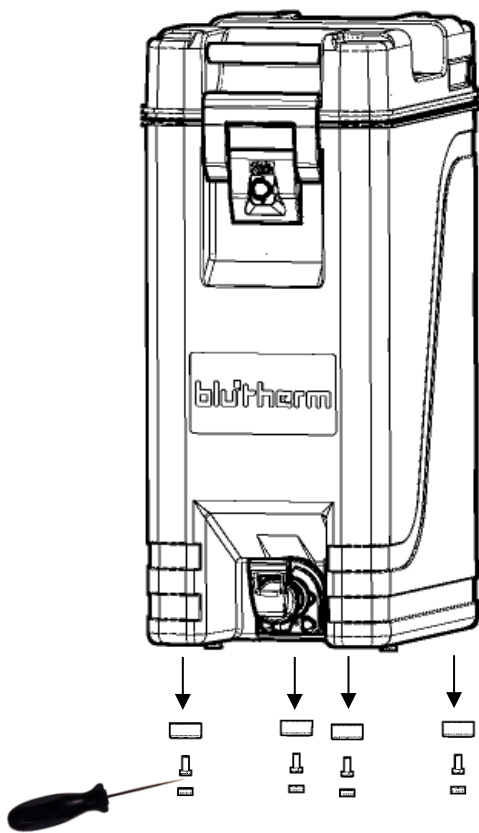

- Storage**

The containers must be correctly stacked on top of each other and must be kept in clean, dry rooms.

- Transportation**

- Disassembly of the clip closure Art.-no. 8002625**

	<p>Remove the sealing plugs of the screws with a pointed object (plugs will be destroyed)</p>
	<p>Please remove the screws with help of a screwdriver.</p>
	<p>The clip closure can now be removed.</p>

- Disassembly and assembly of the outlet

	<p><u>Disassembly:</u></p> <p>Turn the outlet head unit counterclockwise by 90°</p>
	<p><u>Disassembly:</u></p> <p>Unscrew the outlet head and tap part counterclockwise and pay attention to the sealing ring.</p>
	<p><u>Assembly:</u></p> <p>Place the sealing ring in the tap part and screw the outlet head together clockwise.</p>
	<p><u>Assembly:</u></p> <p>Turn the outlet head unit clockwise by 90°.</p>

• Spare parts for Art.-no. 4000587

• Optional additional parts – Drip pan

• Disassembly and assembly of the drip pan

Remove the 4 plugs of the screw holes Art.-no. 8001027 with a pointed object (plugs will be destroyed). Please turn the 4 screws Art.-no. 8002486 out with a screwdriver and put in the 4 stacking fittings Art.-no. 8002462

Order of the assembly of the drip pan:

- 4 x 8002495 – Allen screw M5x120
- 4 x 8002462 – Stacking fittings
- 1 x 664100833 – Drip pan
- 4 x 8002660 – Distance piece
- 4 x 8001027 – Plug for the screw hole