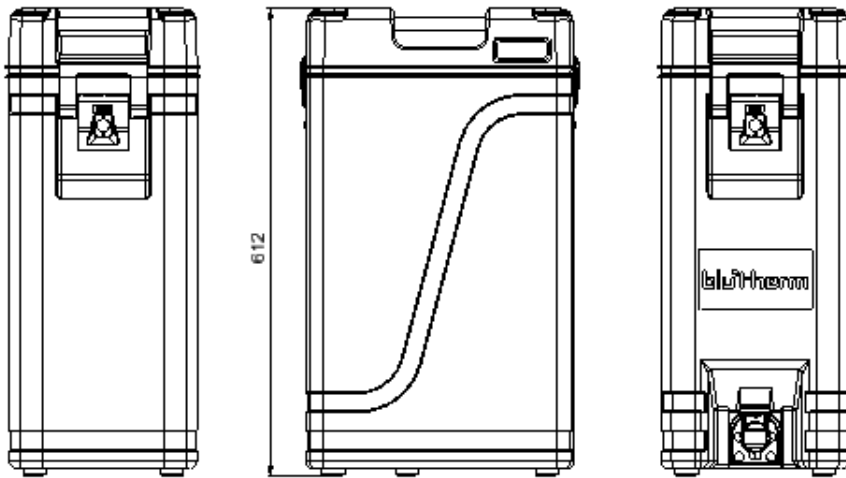

• Spare parts for Art.-no. 4000587

• Optional additional parts – Drip pan

• Disassembly and assembly of the drip pan

Remove the 4 plugs of the screw holes Art.-no. 8001027 with a pointed object (plugs will be destroyed). Please turn the 4 screws Art.-no. 8002486 out with a screwdriver and put in the 4 stacking fittings Art.-no. 8002462

Order of the assembly of the drip pan:

- 4 x 8002495 – Allen screw M5x120
- 4 x 8002462 – Stacking fittings
- 1 x 664100833 – Drip pan
- 4 x 8002660 – Distance piece
- 4 x 8001027 – Plug for the screw hole

- **Technical Data**

Main dimensions and weights

Art.-no.4000587
Weight = 6,0 kg

Art.-no. 4000591
Weight = 6,8 kg

- **Producer**

etol Eberhard Tripp GmbH • Allerheiligenstraße 12 • 77728 Oppenau • Germany
 T. + 49 (0) 7804 410 www.bluline.de - info.bluline@etol.de