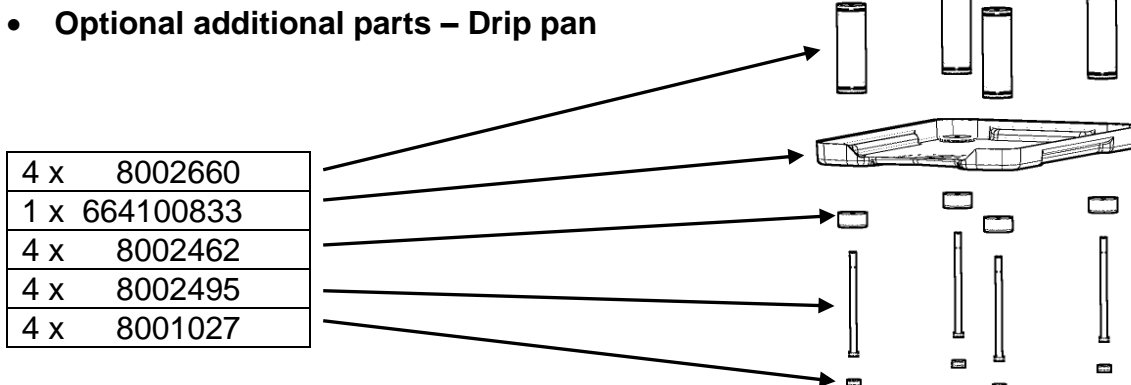

• Optional additional parts – Drip pan